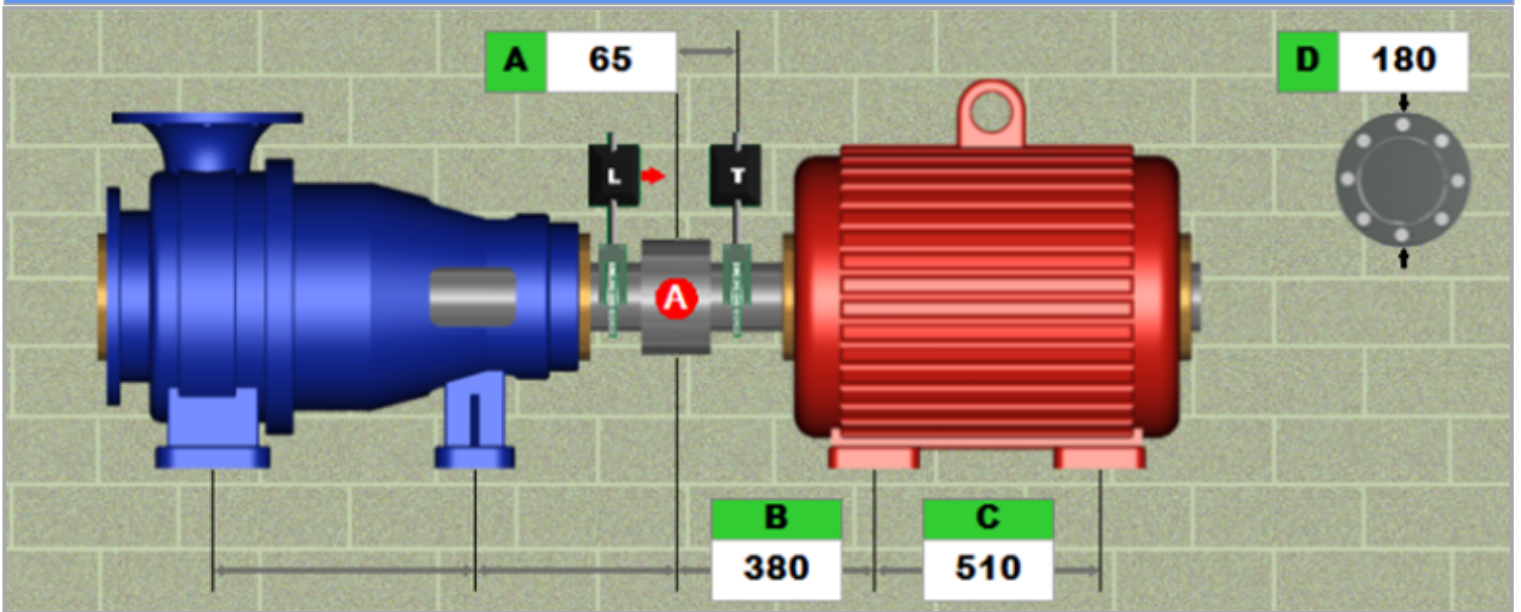

City
State
Postal Code(ZIP)
Country
Notes

MACHINE SETUP

UNITS

OFFSET = mm, ANGLE = mm/100mm

TARGET INFORMATION

MODEL NUMBER :
Calib. Due : September 2018

Serial Number : 80-00256
FW REV. : 3.217

ALIGNMENT RESULTS