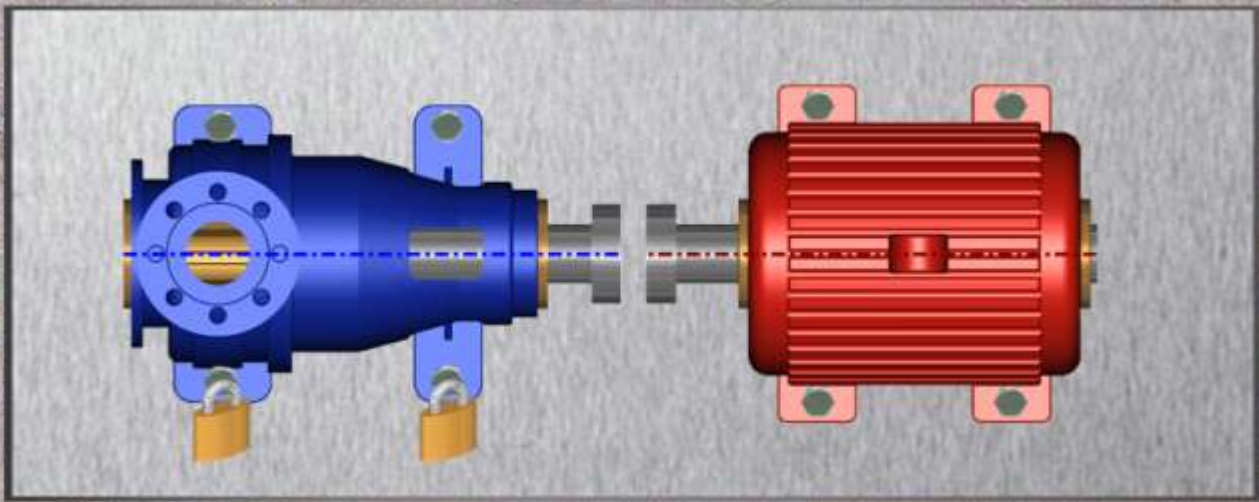

TOP VIEW / HORIZ.

GAP

0.07

RPM	TOLERANCES	
	ACCE...	EXCEL...
1200+		
OFFSET	0.10	0.06
ANGLE	0.08	0.05
GAP	0.14	0.09

OFFSET

-0.03