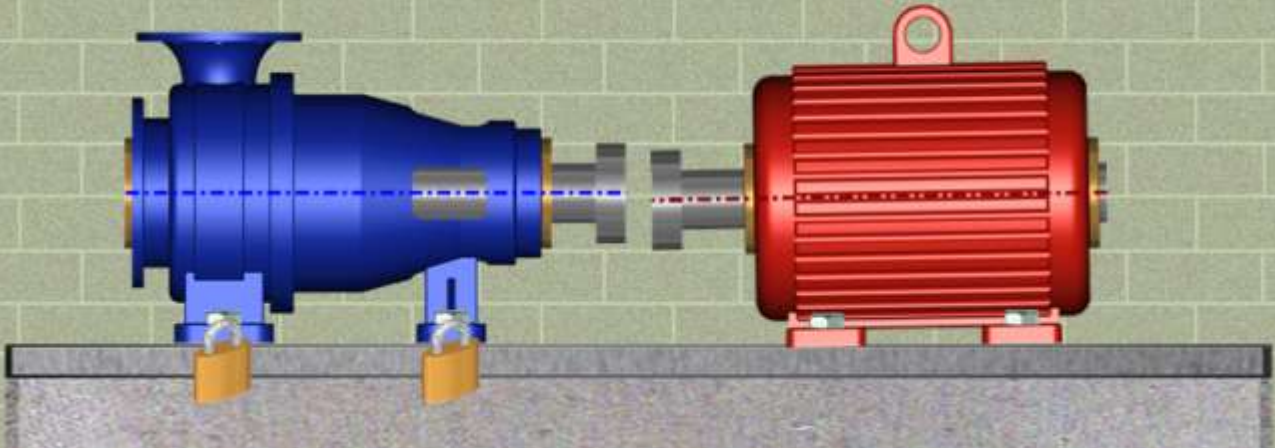

ALIGNMENT RESULTS

SIDE VIEW / VERT.

GAP

0.03

RPM	TOLERANCES	
	ACCE...	EXCEL...
1200+		
OFFSET	0.10	0.06
ANGLE	0.08	0.05
GAP	0.14	0.09

OFFSET

-0.07