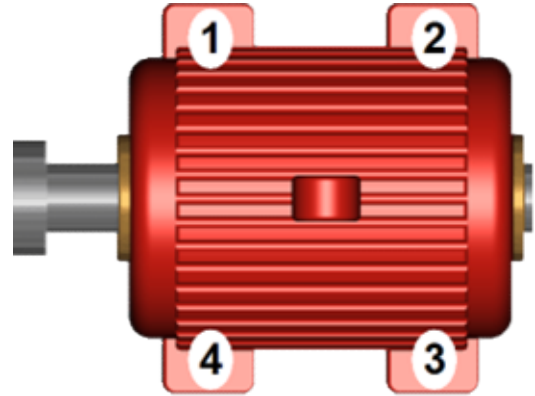

0.07

RPM	TOLERANCES	
	ACCE...	EXCEL...
1200+		
OFFSET	0.10	0.06
ANGLE	0.08	0.05
GAP	0.14	0.09

OFFSET

-0.03

SOFT FOOT

FOOT	TIGHT	LOOSE	CHAN...	NOTES
1	---	---	---	N/A
2	---	---	---	N/A
3	---	---	---	N/A
4	---	---	---	N/A