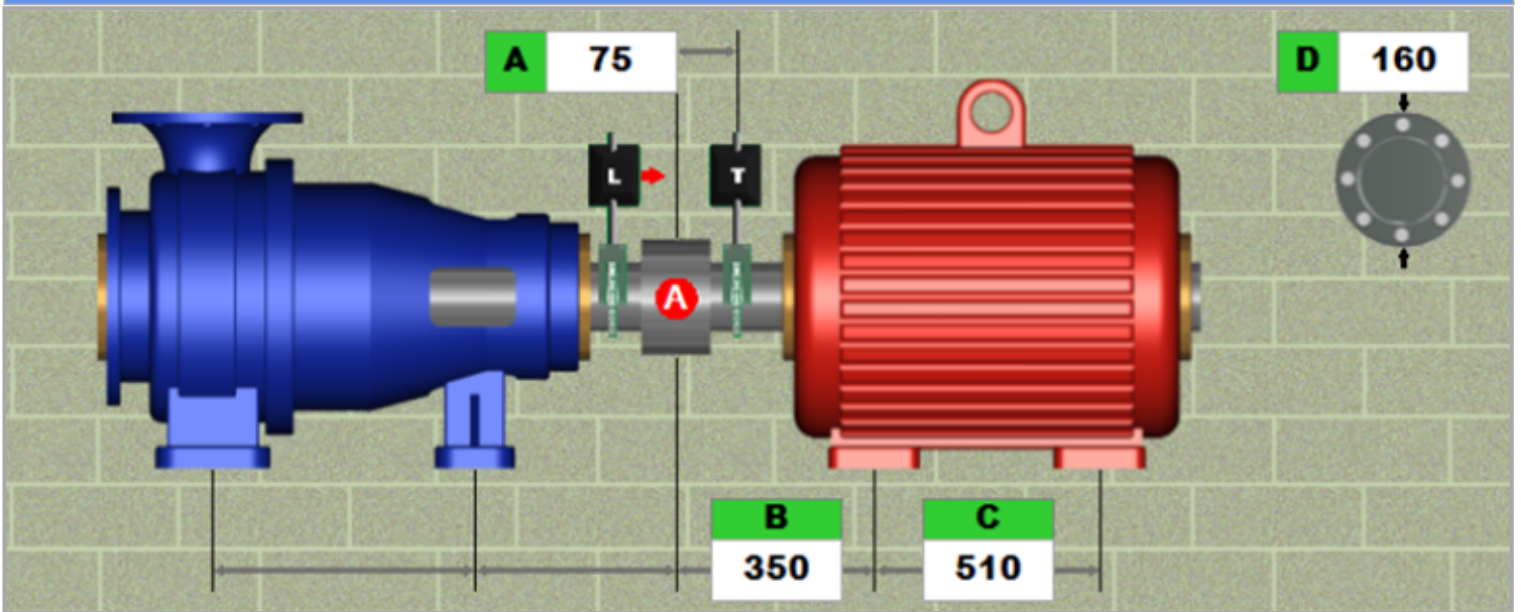

COUPLE6 ALIGNMENT REPORT

REPORT ISSUED BY:

9 Mechanics co.,ltd
1/99 moo12 Bangpheeeyai Bangphee Samuthprakan
02-751-0755 , 086-667-8789

COMPANY / JOB INFORMATION

Machine Name   MOTOR PUMP 160KW. 2978RPM PP1
Company Name   Amita (Thailand)
Location
Address

City
State
Postal Code(ZIP)
Country
Notes

MACHINE SETUP

UNITS

OFFSET = mm, ANGLE = mm/100mm

TARGET INFORMATION

MODEL NUMBER :
Calib. Due : September 2018

Serial Number : 80-00256
FW REV. : 3.217