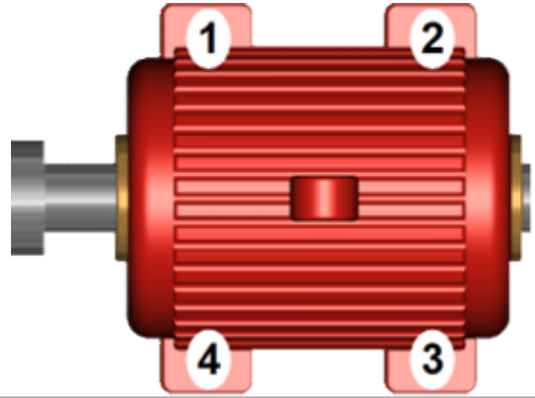

SOFT FOOT

FOOT	TIGHT	LOOSE	CHAN...	NOTES
1	---	---	---	N/A
2	---	---	---	N/A
3	---	---	---	N/A
4	---	---	---	N/A

REPEATABILITY

#	V Offset	V Gap	H Offset	H Gap	DATE	TIME	SPAN	#POINTS	MODE	METHOD
✓ 1	0.01	-0.03	0.02	0.01	4/15/2022	10:28 PM	357.7°	23	Coupled	Auto Clock