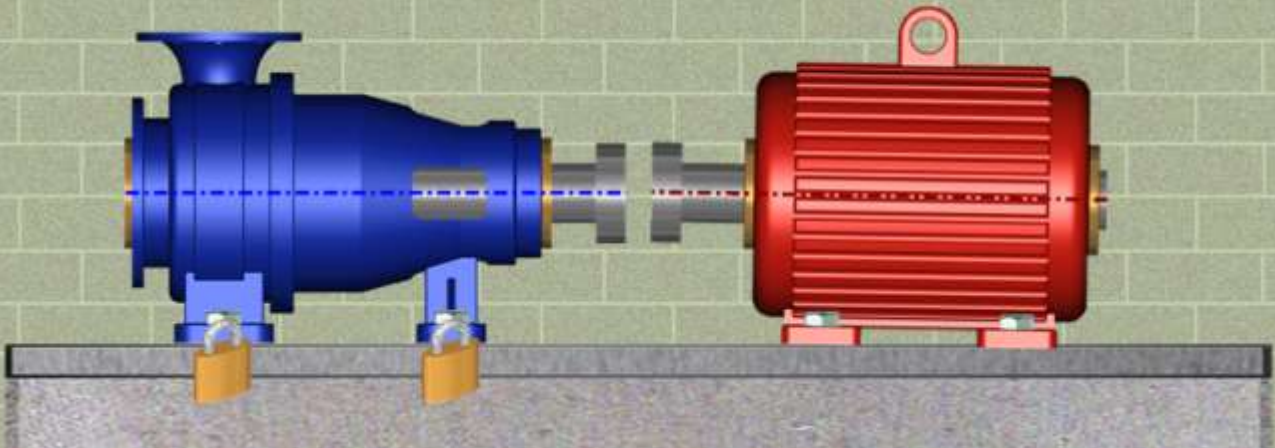

ALIGNMENT RESULTS

SIDE VIEW / VERT.

GAP

-0.03

RPM	TOLERANCES	
	ACCE...	EXCEL...
1200+		
OFFSET	0.10	0.06
ANGLE	0.08	0.05
GAP	0.13	0.08

OFFSET

0.01