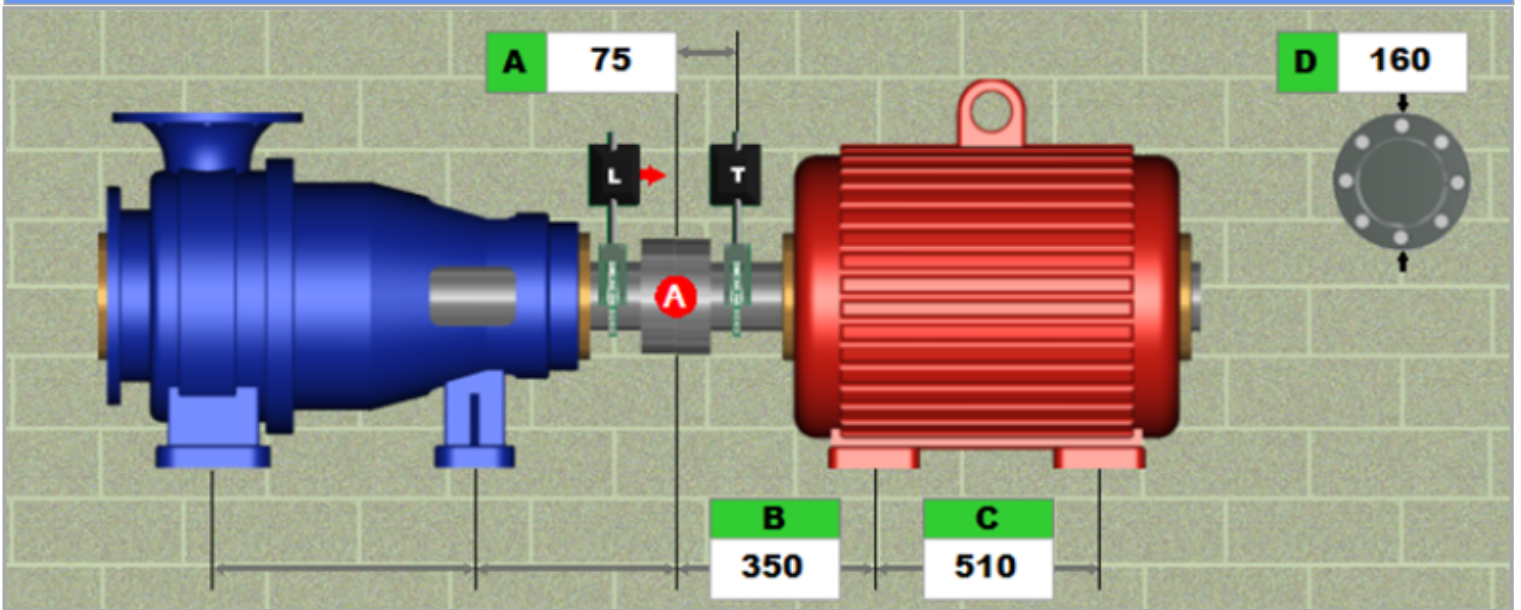

City
State
Postal Code(ZIP)
Country
Notes

MACHINE SETUP

UNITS

OFFSET = mm, ANGLE = mm/100mm

TARGET INFORMATION

MODEL NUMBER :
Calib. Due : September 2018

Serial Number : 80-00256
FW REV. : 3.217

ALIGNMENT RESULTS