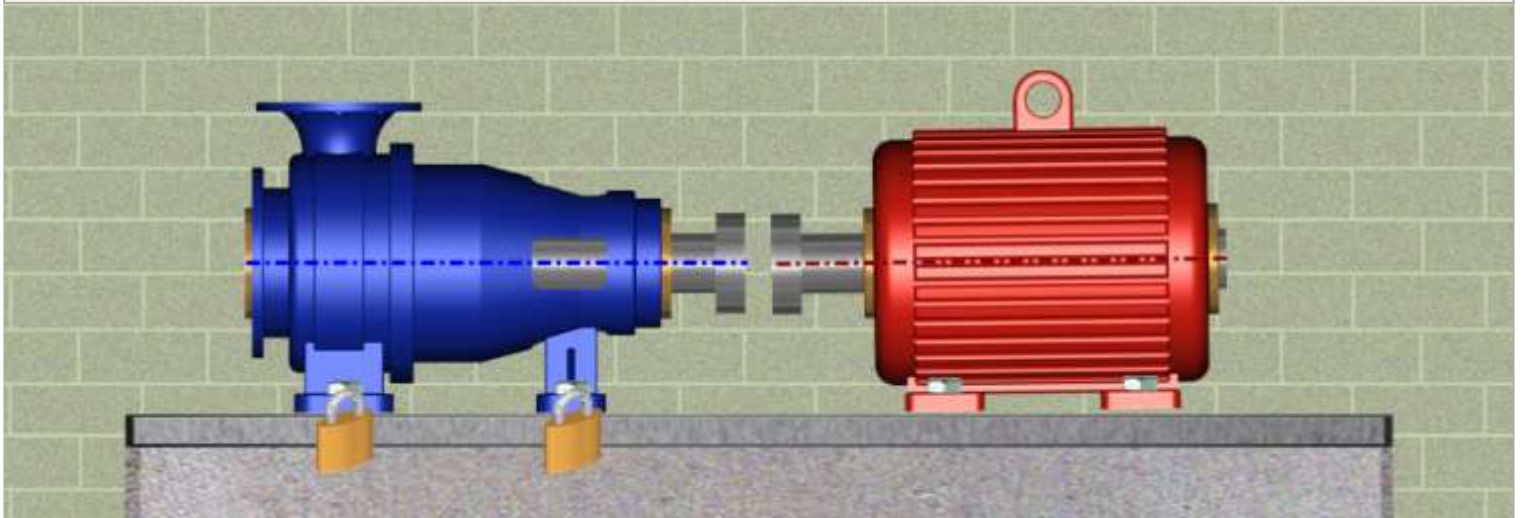

ALIGNMENT RESULTS

SIDE VIEW / VERT.

GAP

0.02

RPM	TOLERANCES	
	ACCE...	EXCEL...
1200+		
OFFSET	0.10	0.06
ANGLE	0.08	0.05
GAP	0.13	0.08

OFFSET

-0.01