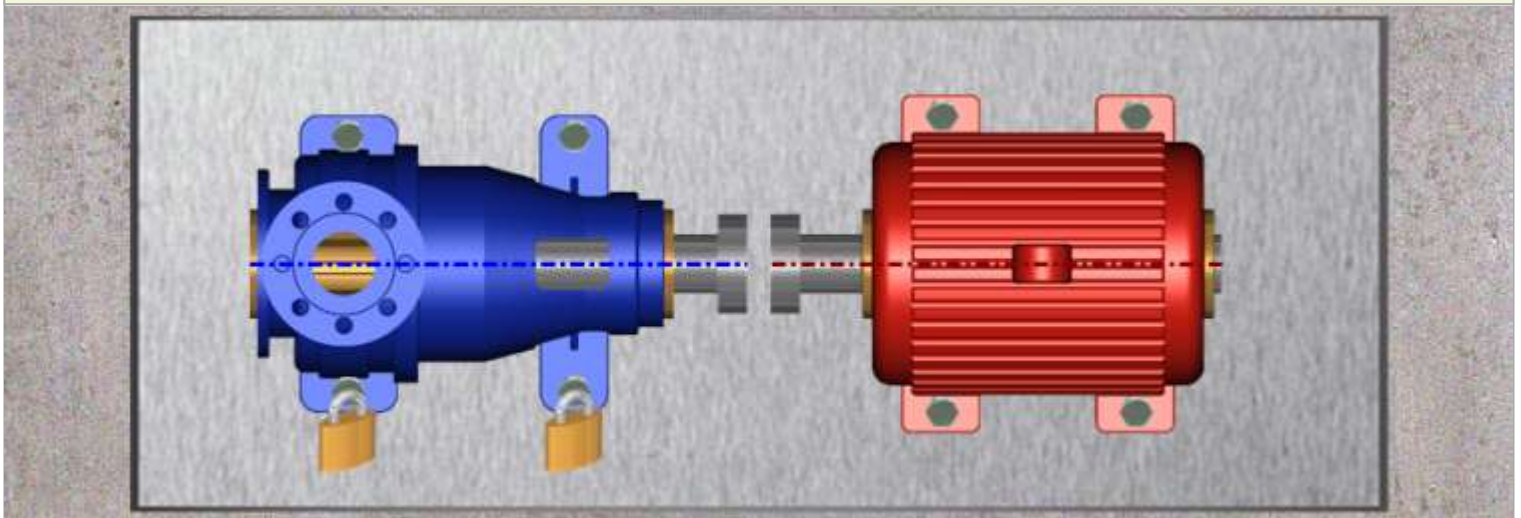

TOP VIEW / HORIZ.

GAP

0.03

RPM	TOLERANCES	
	ACCE...	EXCEL...
1200+		
OFFSET	0.10	0.06
ANGLE	0.08	0.05
GAP	0.13	0.08

OFFSET

0.01