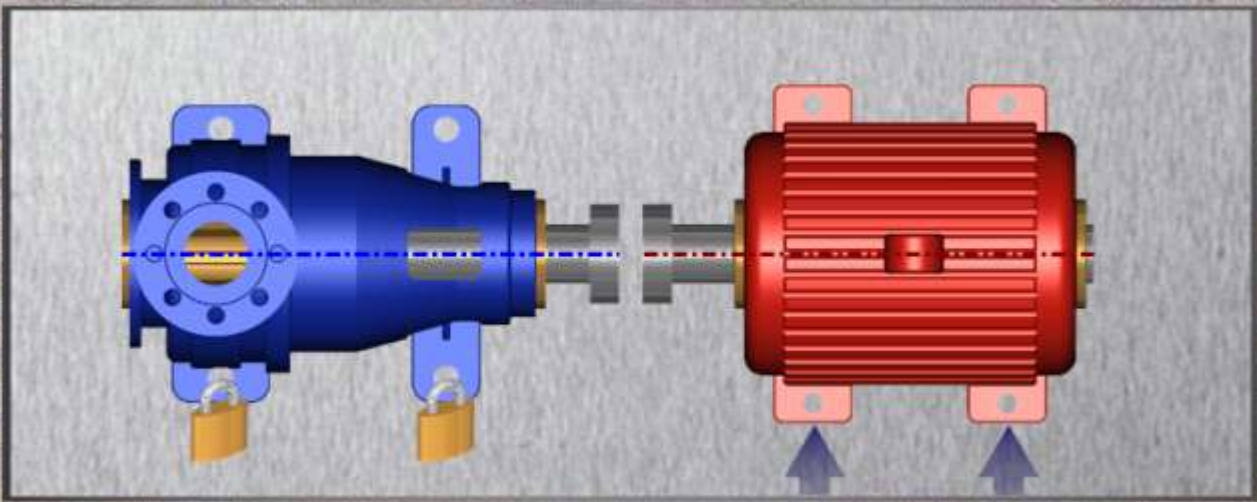

TOP VIEW / HORIZ.

GAP

0.04

RPM	TOLERANCES	
	ACCE...	EXCEL...
1200+		
OFFSET	0.10	0.06
ANGLE	0.08	0.05
GAP	0.13	0.08

OFFSET

0.19