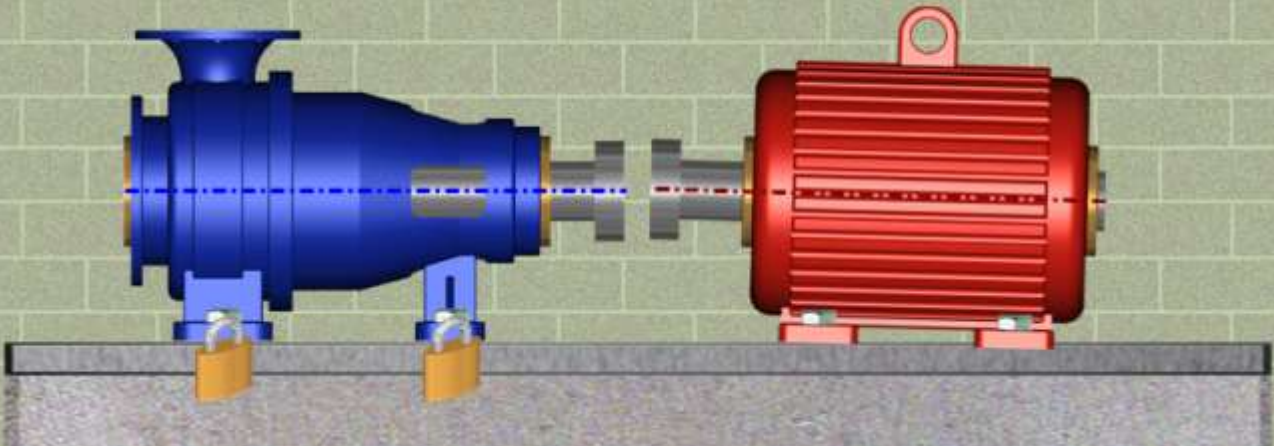

ALIGNMENT RESULTS

SIDE VIEW / VERT.

GAP

-0.04

RPM	TOLERANCES	
	ACCE...	EXCEL...
1200+		
OFFSET	0.10	0.06
ANGLE	0.08	0.05
GAP	0.13	0.08

OFFSET

0.02