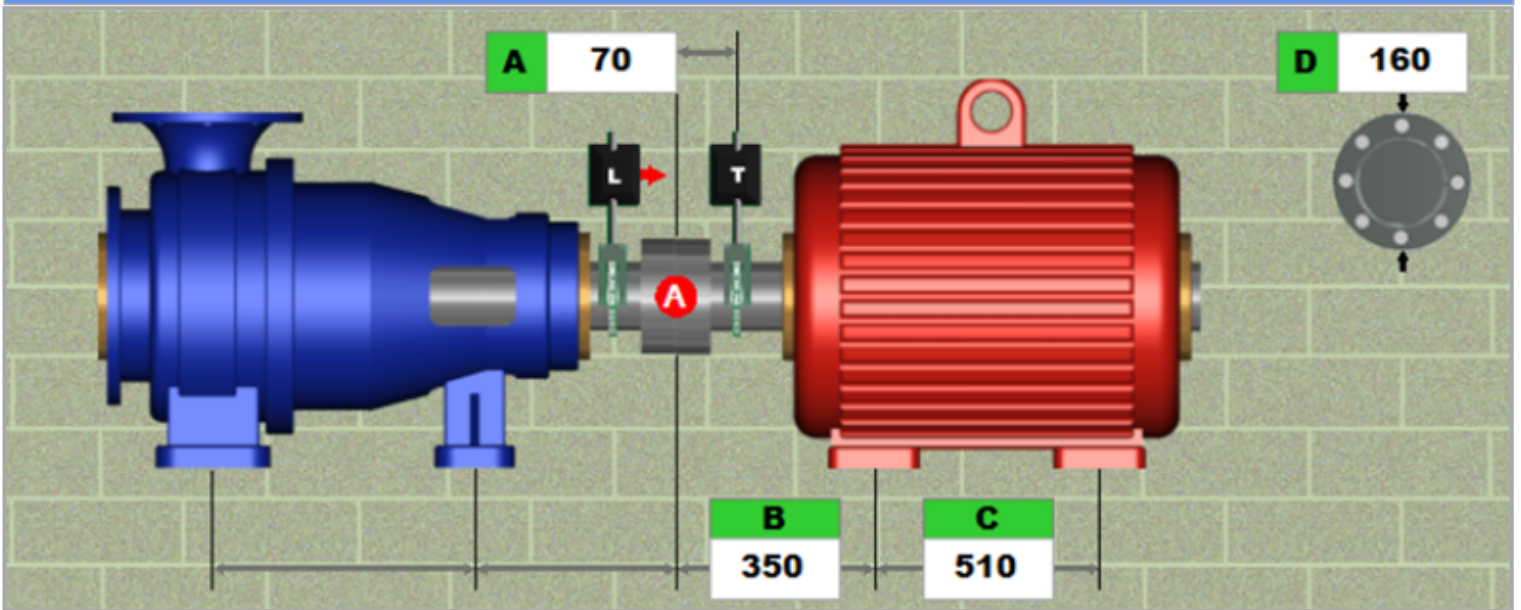

City
State
Postal Code(ZIP)
Country
Notes

MACHINE SETUP

UNITS

OFFSET = mm, ANGLE = mm/100mm

TARGET INFORMATION

MODEL NUMBER :
Calib. Due : September 2018

Serial Number : 80-00256
FW REV. : 3.217

ALIGNMENT RESULTS