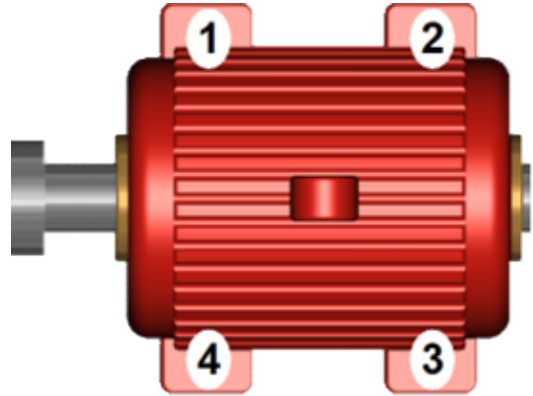

0.04

RPM	TOLERANCES	
	ACCE...	EXCEL...
1200+		
OFFSET	0.10	0.06
ANGLE	0.08	0.05
GAP	0.13	0.08

OFFSET

0.19

SOFT FOOT

FOOT	TIGHT	LOOSE	CHAN...	NOTES
1	---	---	---	N/A
2	---	---	---	N/A
3	---	---	---	N/A
4	---	---	---	N/A